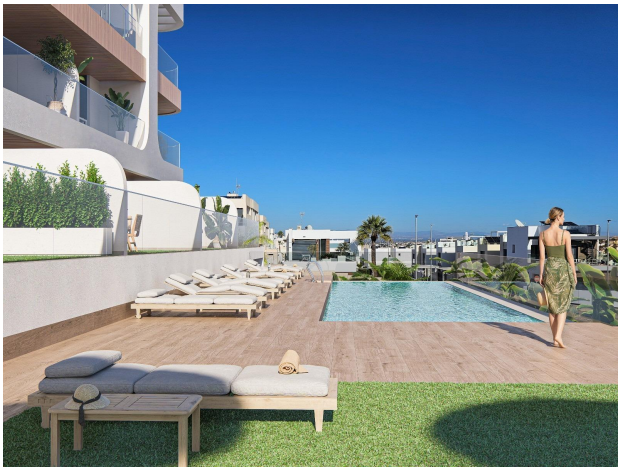

PLANO RESERVA

Escalera A
P.Primeria
Apto. 04

1. Terraza / Terrace
2. Cocina / Kitchen
3. Salón/ Living room
4. Baño 2 / Bathroom 1
5. Baño 1 / Bathroom 1
6. Dormitorio 1 / Bedroom 1
7. Dormitorio 2 / Bedroom 2
8. Dormitorio 3 / Bedroom 3