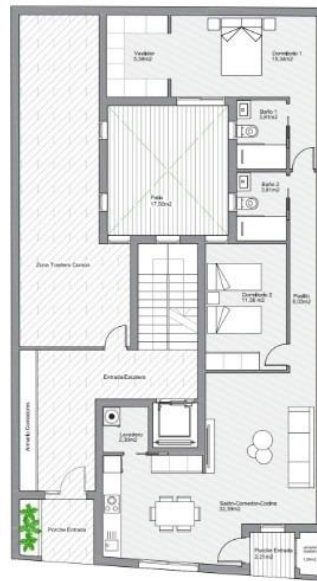

**Property type :** Apartment

**Location :** Torrevieja

**Bedrooms :** 2

**Bathrooms :** 2

**Swimming pool :** Communal

**Built surface :**

101 m<sup>2</sup>

✓ Lift

✓ Solarium

✓ Pre-air conditioning

**Ground Floor  
Apartment G-A**

Total built area: 101,40m<sup>2</sup>  
2 bedrooms  
2 bathrooms

The content of this floorplan is merely informative and has no contractual value.