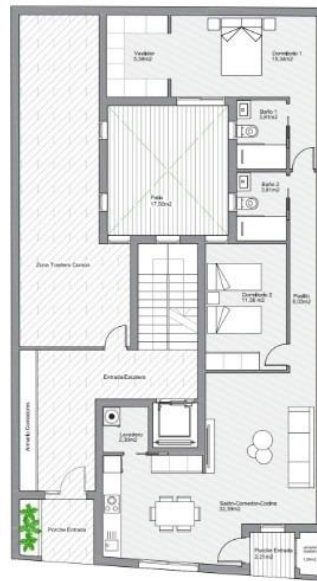

!tipo_vivienda : Appartement

!piscina : Communautaire

!sup_vivienda : 101 m²

!localidad : Torrevieja

!dormitorios : 2

!banos : 2

**Ground Floor
Apartment G-A**

Total built area: 101,40m²
2 bedrooms
2 bathrooms

The content of this floorplan is merely informative and has no contractual value.