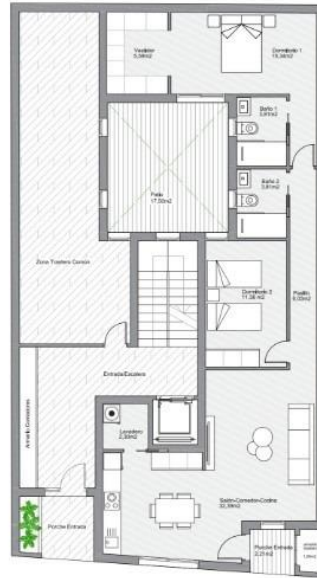

Type woning : Appartement

Zwembad : Gemeenschappelijk

Opp. woning :

101 m²

Locatie : Torrevieja

Slaapkamers : 2

Badkamers : 2

✓ Lift

✓ Solarium

✓ Pre-installatie airco

**Ground Floor
Apartment G-A**

Total built area: 101,40m²
2 bedrooms
2 bathrooms

The content of this floorplan is merely informative and has no contractual value.